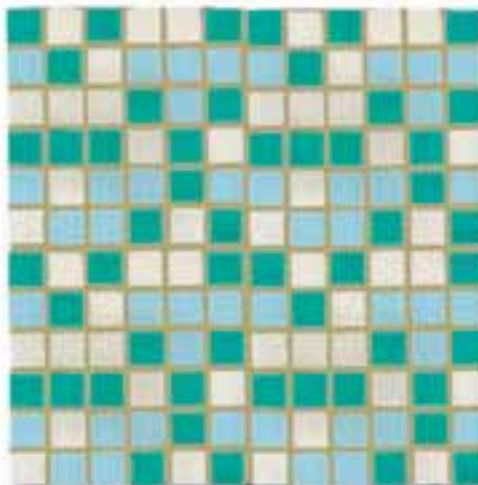

Monocolor emeraldo (2,5x2,5) **P037**
(*P038)

Monocolor rosso(2,5x2,5) **P037**
(*P038)

Scacchi cielo / blu marago (2,5x2,5) **P039**
(*P040)

Scacchi bianco / cielo (2,5x2,5) **P039**
(*P040)

Mix cipria / lavanda
glicine / bianco (2,5x2,5) **P039**
(*P040)